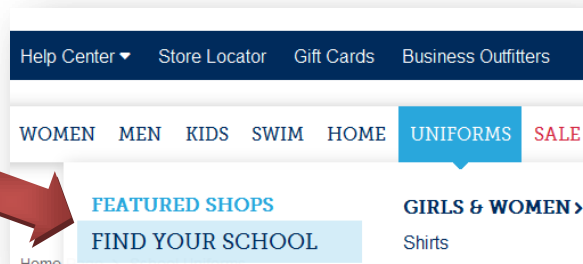

Order your MPI school uniforms from LANDS' END

1 Go to www.landsend.com/school

Click on “Uniforms” then
“Find Your School’s Dress Code”

2

3

Enter MPI’s Preferred School Number:
900148842

4 Enter your child’s
information

5 Shop now
OR

Create a Lands' End account

When you create an account with Lands' End:

- Your school and student information can be saved in your account, so you can easily find specifics for their grade and gender.
- Your order history will be saved for easy reference.
- Your school’s dress code guidelines will show up on shopping checklists.
- Take advantage of promotions that they offer, such as penny logo, free shipping, and discounts for three or more of the same item.