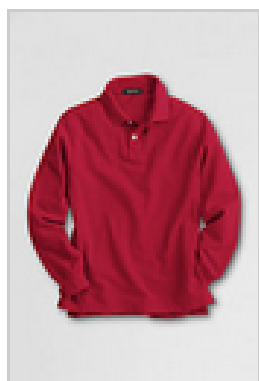

School Uniform Long Sleeve Solid Performance Mesh Polo Shirt

School Uniform Short Sleeve Feminine Fit Mesh Polo

School Uniform Long Sleeve Feminine Fit Mesh Polo Shirt

HIGH SCHOOL

School Approved Colors: Black, Blue, Classic Navy, Deep Purple, Evergreen, Ice Pink, Red, White

School Uniform Short Sleeve Solid Performance Mesh Polo Shirt

School Uniform Long Sleeve Solid Performance Mesh Polo Shirt

School Uniform Short Sleeve Feminine Fit Mesh Polo

School Uniform Long Sleeve Feminine Fit Mesh Polo Shirt