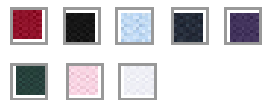

School Uniform Short Sleeve Feminine Fit Mesh Polo