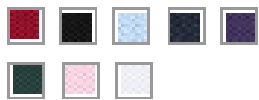

School Uniform Long Sleeve Solid Performance Mesh Polo Shirt