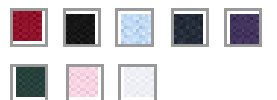

School Uniform Long Sleeve Feminine Fit Mesh Polo Shirt

www.landsend.com/school