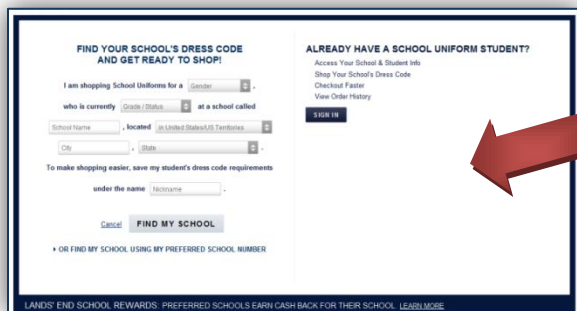

Order your MPI school uniforms from LANDS' END

1 Go to www.landsend.com/school

Click on “Uniforms” then
“Find Your School’s Dress Code”

2

3

Enter MPI’s Preferred School Number:
900148842

4 Enter your child’s
information

5 Shop now
OR
Create a Lands’ End account

When you create an account with Lands’ End:

- Your school and student information can be saved in your account, so you can easily find specifics for their grade and gender.
- Your order history will be saved for easy reference.
- Your school’s dress code guidelines will show up on shopping checklists.
- Take advantage of promotions that they offer, such as penny logo, free shipping, and discounts for three or more of the same item.