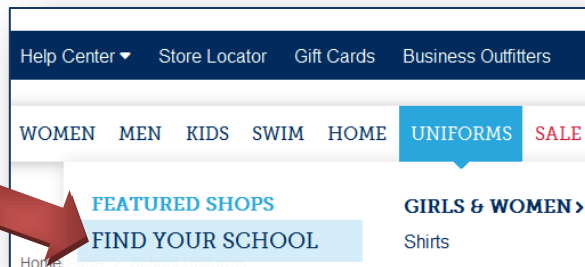

Order your MPI school uniforms from LANDS' END

1 Go to www.landsend.com/school

Click on “Uniforms” then
“Find Your School’s Dress Code”

2

3

Enter MPI’s Preferred School Number:
900148842

4 Enter your child’s
information

5 Shop now
OR
Create a Lands’ End account

When you create an account with Lands’ End:

- Your school and student information can be saved in your account, so you can easily find specifics for their grade and gender.
- Your order history will be saved for easy reference.
- Your school’s dress code guidelines will show up on shopping checklists.
- Take advantage of promotions that they offer, such as penny logo, free shipping, and discounts for three or more of the same item.